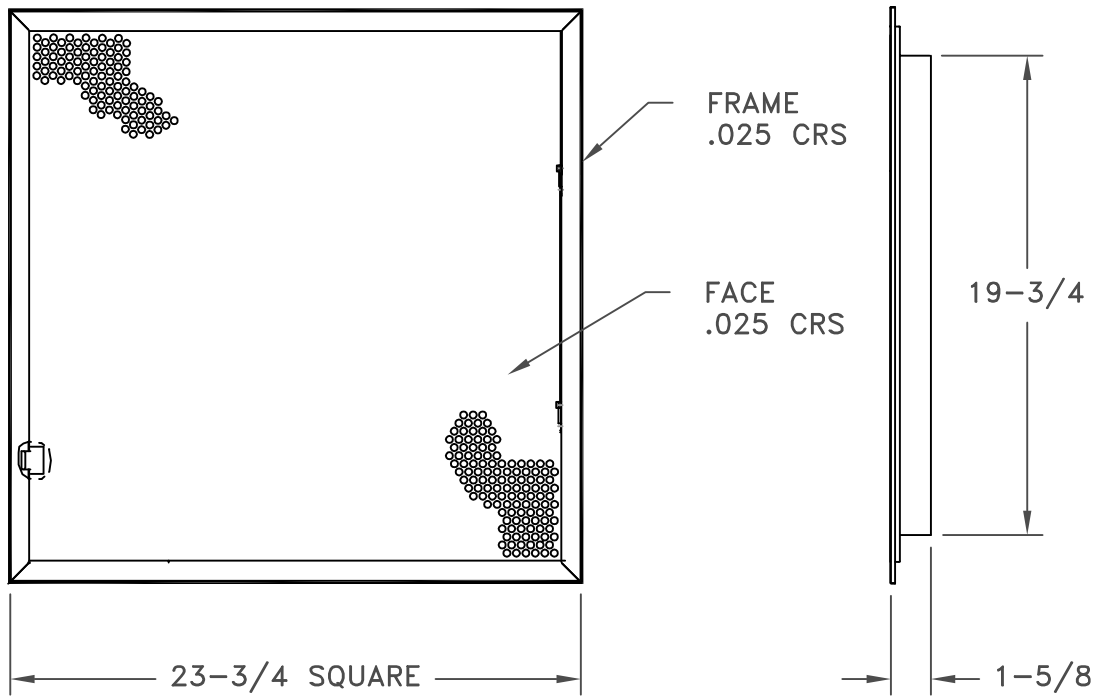

- FLUSH, REMOVABLE FACE WITH HIDDEN LATCHES AND HINGES CAN BE INSTALLED IN ANY DIRECTION
- USES NOMINAL 1 x 20 x 20 INCH STANDARD FILTERS (BY OTHERS)
- FINISH: WHITE (W) ENAMEL

JOB NAME: _____
 LOCATION: _____
 ARCHITECT: _____
 ENGINEER: _____
 CONTRACTOR: _____

SUBMITTED BY:

DATE: 05/07/2013 | PG 27.1

12PFF LAY-IN
 Steel T-Bar LAY-IN
 Perforated Face Filter Grille