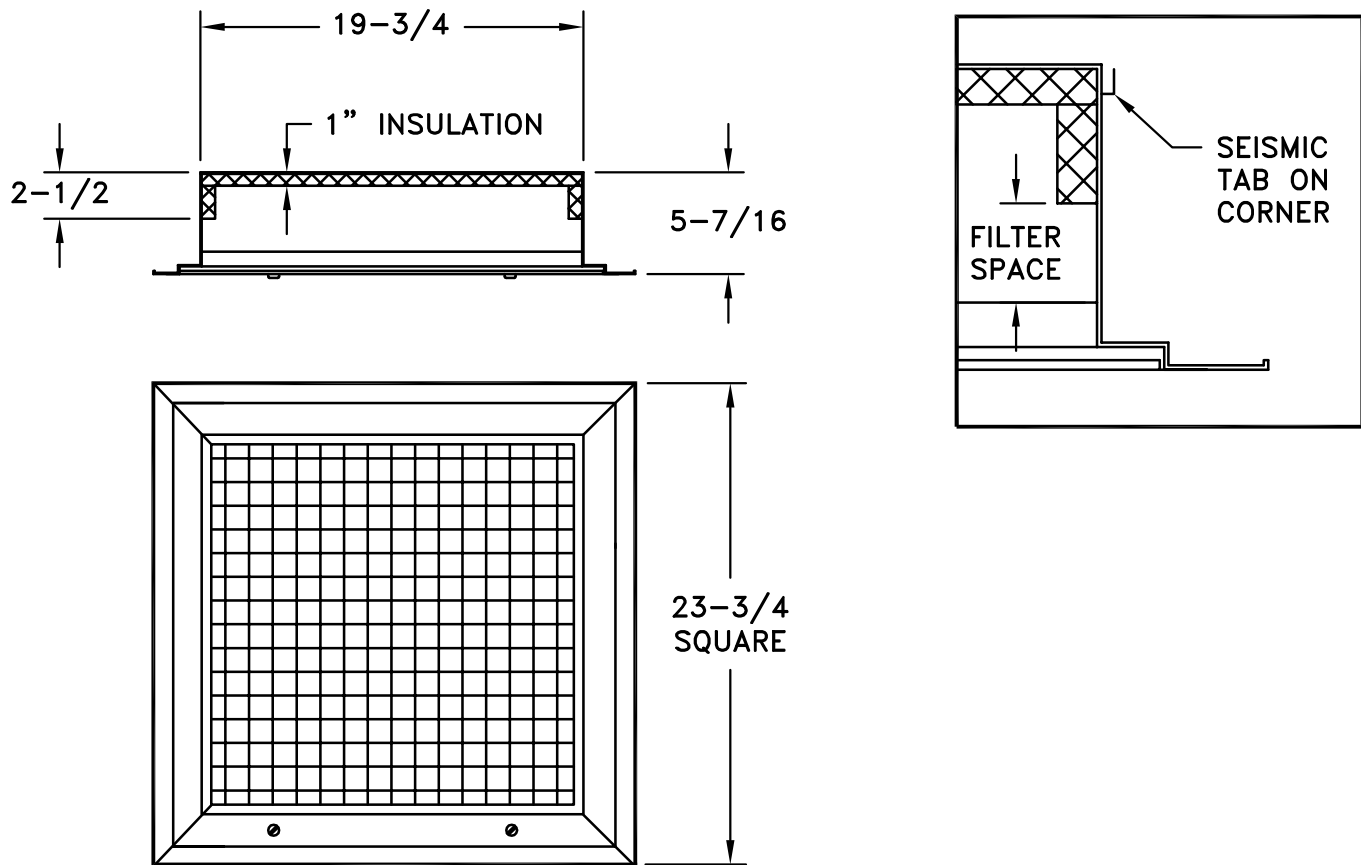

MODEL 4205FF

EGGCRATE FILTER GRILLE WITH FIBERGLASS PLENUM FOR T-BAR CEILING

STANDARD INDUSTRY TOLERANCES APPLY. SPECIFICATIONS SUBJECT TO CHANGE WITHOUT NOTICE.

FEATURES

- Insulated 1" fiberglass plenum R4.2
- Aluminum foil vapor barrier
- 24" x 24" Lay-in T-Bar
- 1/2" x 1/2" x 1/2" eggcrate face for maximum free area
- Concealed hinges
- Accepts standard 20" x 20" x 1" filter (not included)
- Earthquake tabs included
- Standard finish is white
- Steel construction with aluminum core
- Fiberglass plenum tested in compliance with surface burning characteristics (UL 723, ASTM E-84 and erosion test (UL181)