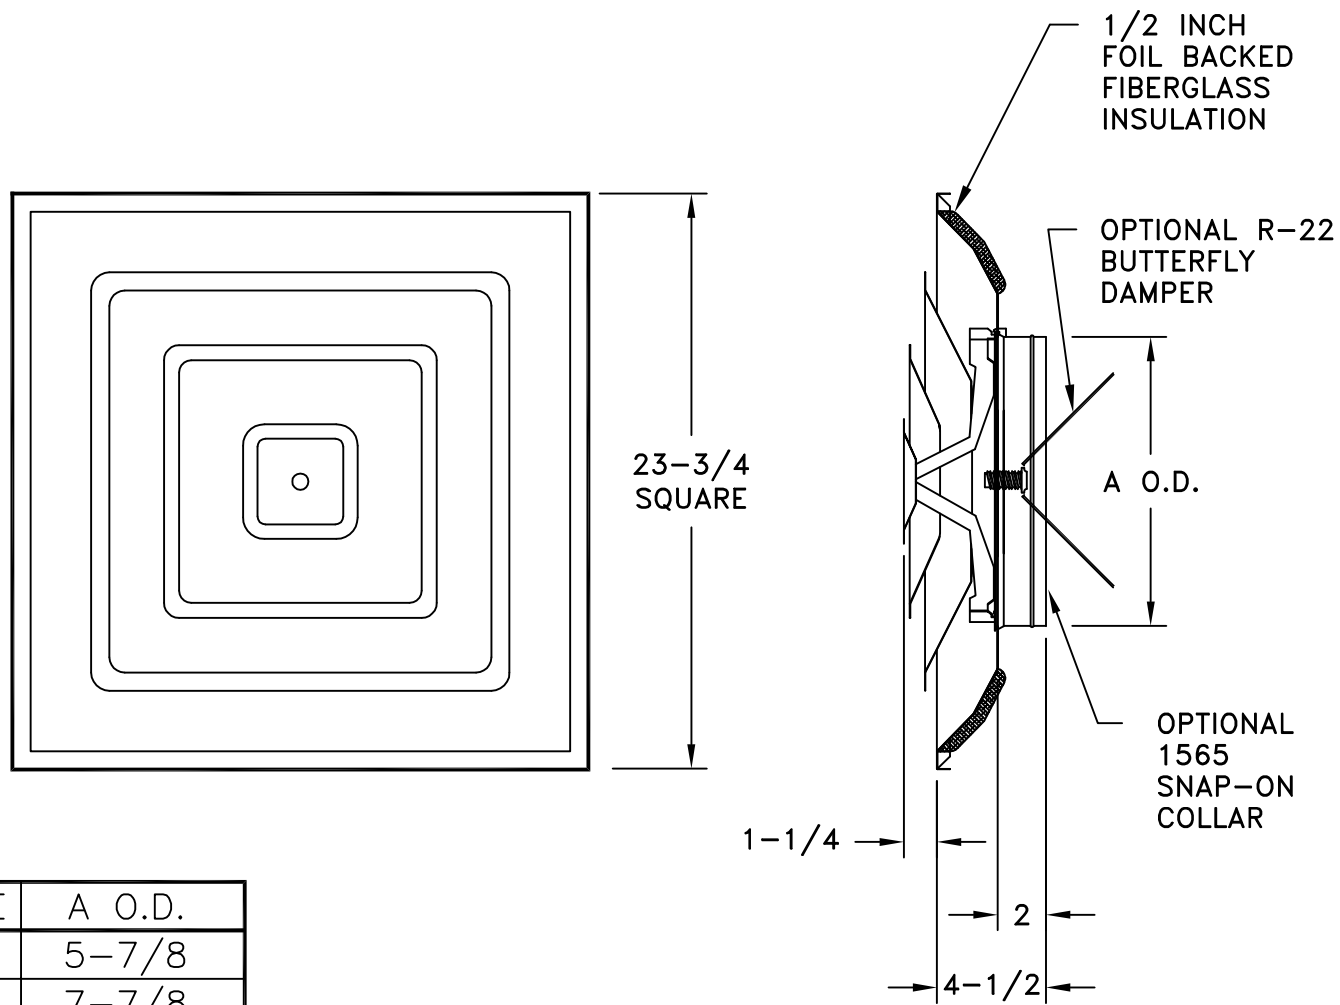

MODEL 1560

HIGH VOLUME CEILING DIFFUSER

4-WAY DEFLECTION

STANDARD INDUSTRY TOLERANCES APPLY. SPECIFICATIONS SUBJECT TO CHANGE WITHOUT NOTICE.

SIZE	A O.D.
6	5-7/8
8	7-7/8
10	9-7/8
12	11-7/8
14	13-7/8

The Model 1560 is a high volume, 360 degree, 4-way fixed pattern ceiling diffuser that fits standard 2' x 2' T-Bar ceilings. For 6" - 12' flex duct applications, use corresponding 1565 collar. 14" size includes factory installed collar. Optional R-22, butterfly damper is available. Steel construction. Standard finish is white.