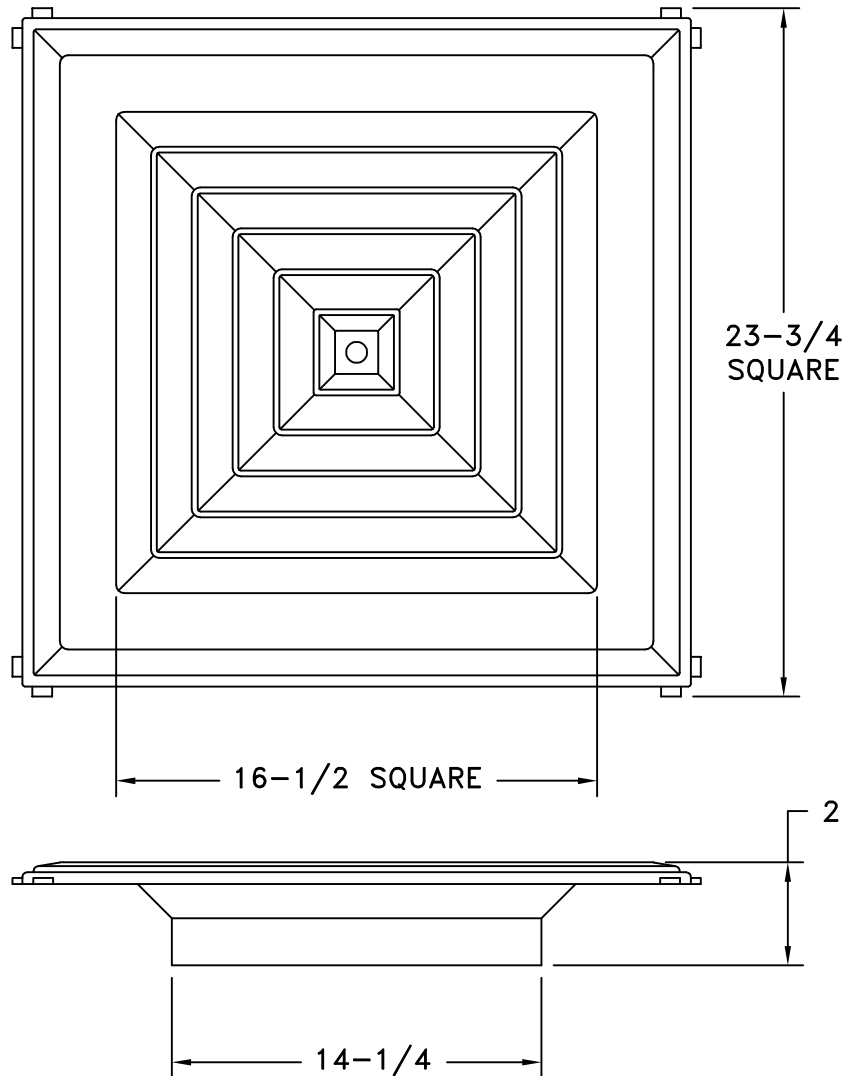

MODEL RZ1400

PLASTIC UV RESISTANT T-BAR LOUVERED DIFFUSER

STANDARD INDUSTRY TOLERANCES APPLY. SPECIFICATIONS SUBJECT TO CHANGE WITHOUT NOTICE.

Model RZ1400 is made from an Engineered ABS Polymer. Model RZ1400 has a 4-Way air pattern. A square to round adapter is available in 6", 8", 10", 12" and 14" sizes. The square to round adapter must be ordered separately, please order as **RZRNA**. R22 and R42 dampers will fit **RZRNA** and must be field installed for a secure fit. Flexible Duct easily installs over round neck or **RZRNA** and is held in place with 3 retaining clips on top edge of neck. Standard finish is white. Please note: Units installed in grid ceiling systems should be supported independent of the ceiling hardware.