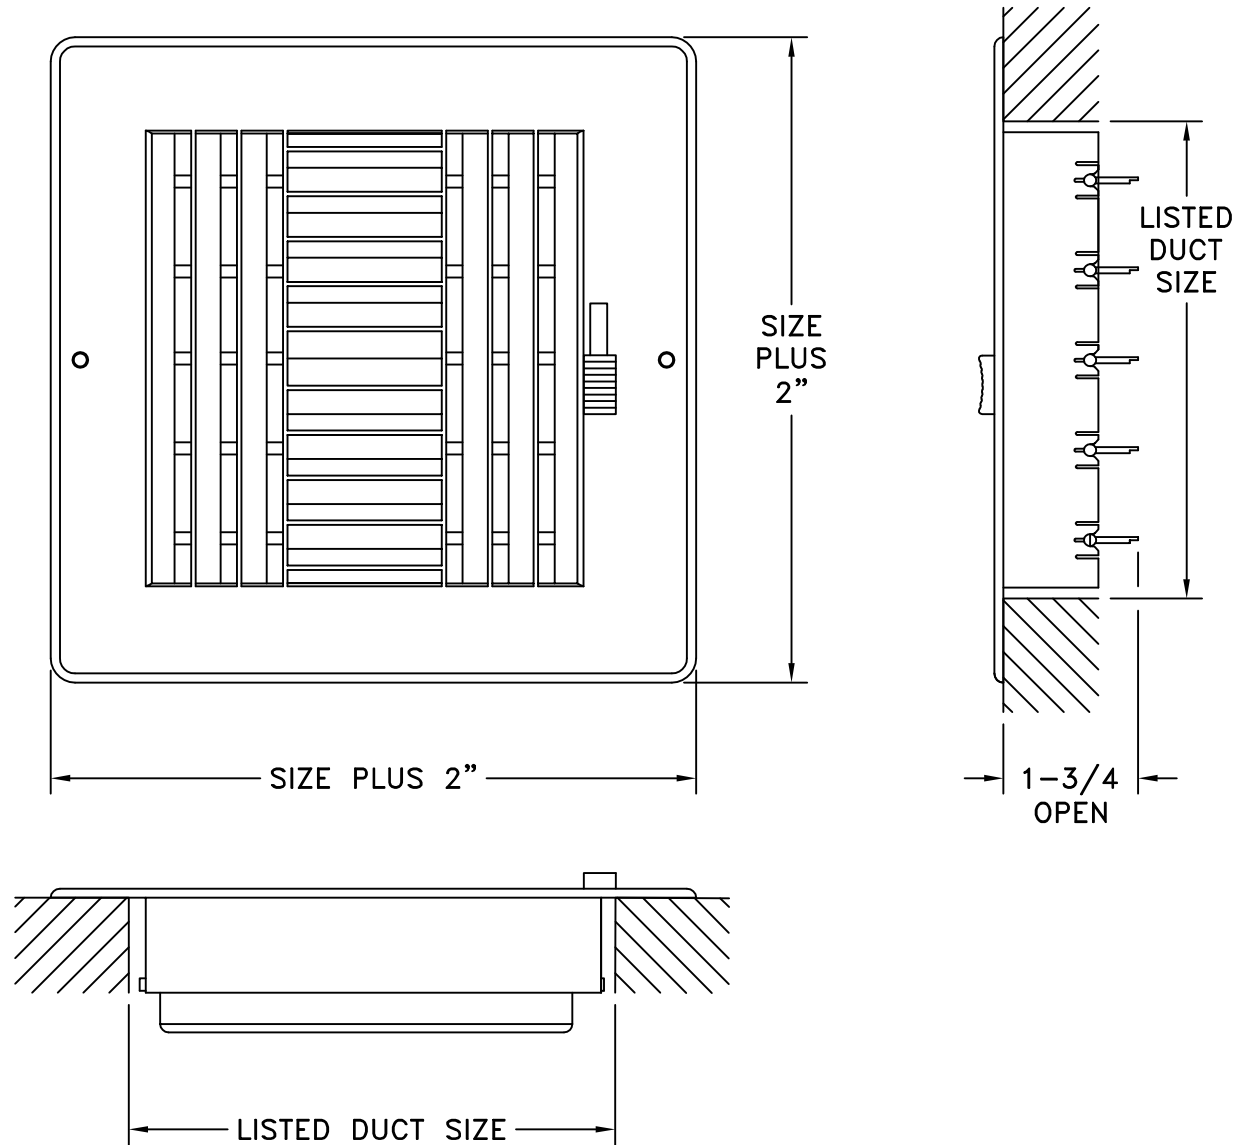

MODEL RZ604

PLASTIC UV RESISTANT 4-WAY CEILING OR SIDEWALL REGISTER

STANDARD INDUSTRY TOLERANCES APPLY. SPECIFICATIONS SUBJECT TO CHANGE WITHOUT NOTICE.

Model RZ604 is made from an Engineered ABS Polymer. Model RZ604 is a 4-Way straight blade supply for ceiling or sidewall installation and includes a multi-louver damper for volume control. Ideal for heating or cooling. Standard finish is white.