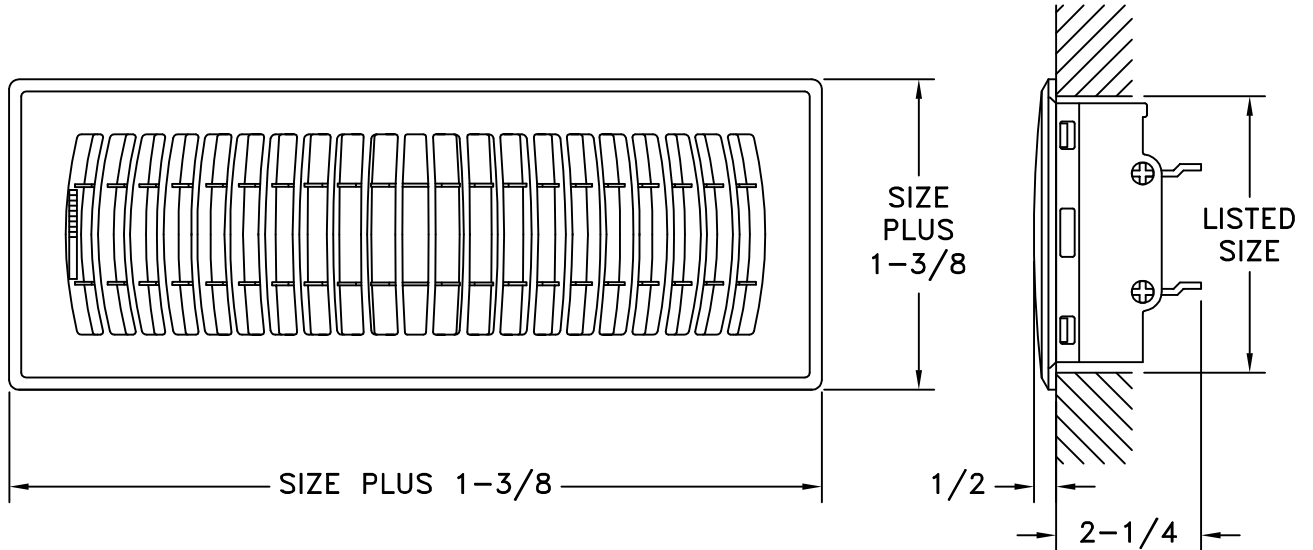

## PLASTIC UV RESISTANT FLOOR DIFFUSER

STANDARD INDUSTRY TOLERANCES APPLY. SPECIFICATIONS SUBJECT TO CHANGE WITHOUT NOTICE.

Model RZ800 is a solid ABS construction for floor use. RZ800 has multi-angled fins for a fan pattern of air distribution, and a foot operated multi-louver damper for volume control. Available in white or brown finish.