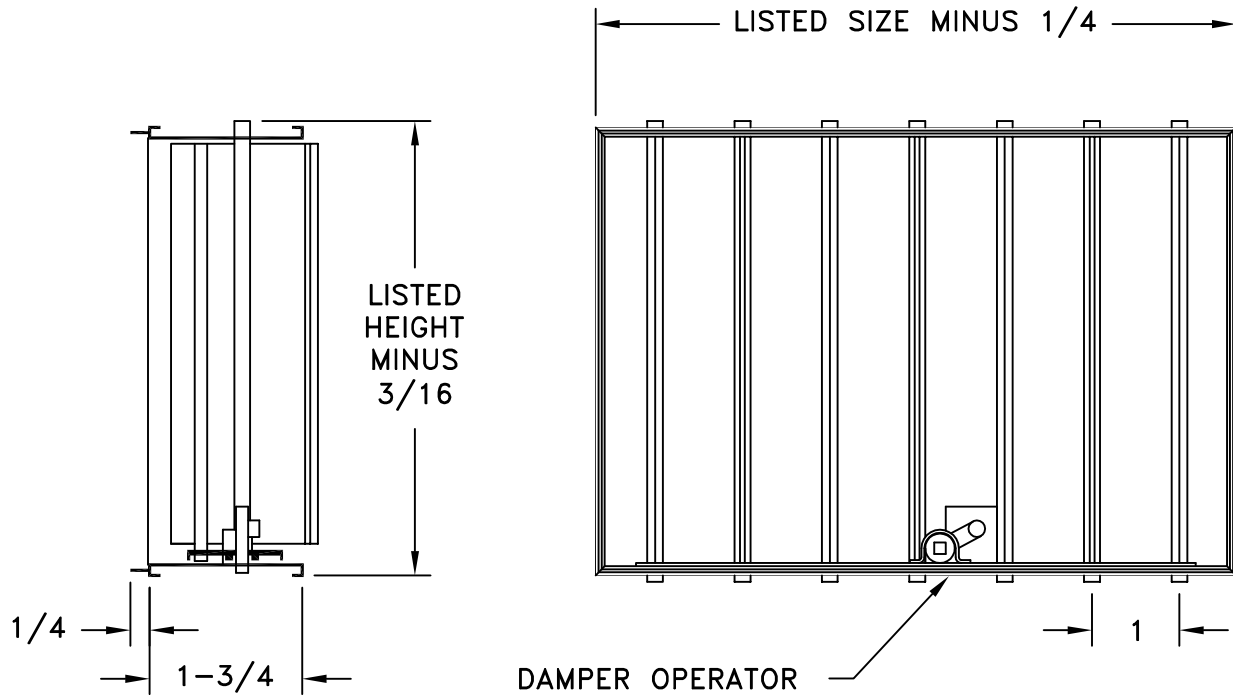

MODEL AL OBD-14

ALUMINUM OPPOSED BLADE DAMPER

FOR 1400 SERIES

STANDARD INDUSTRY TOLERANCES APPLY. SPECIFICATIONS SUBJECT TO CHANGE WITHOUT NOTICE.

MINIMUM	6W X 6H
MAXIMUM (ONE PIECE)	18W X 18H
MULTIPLE SECTIONS CALL FACTORY	

Model ALOBD-14 is designed for use with the 1400 louver face ceiling diffuser series. Available in 3 inch increments. ALOBD-14 mounts directly to AL1400 series diffusers. Mill finish.

PROJECT: _____
 ARCHITECT: _____
 ENGINEER: _____
 CONTRACTOR: _____
 LOCATION: _____