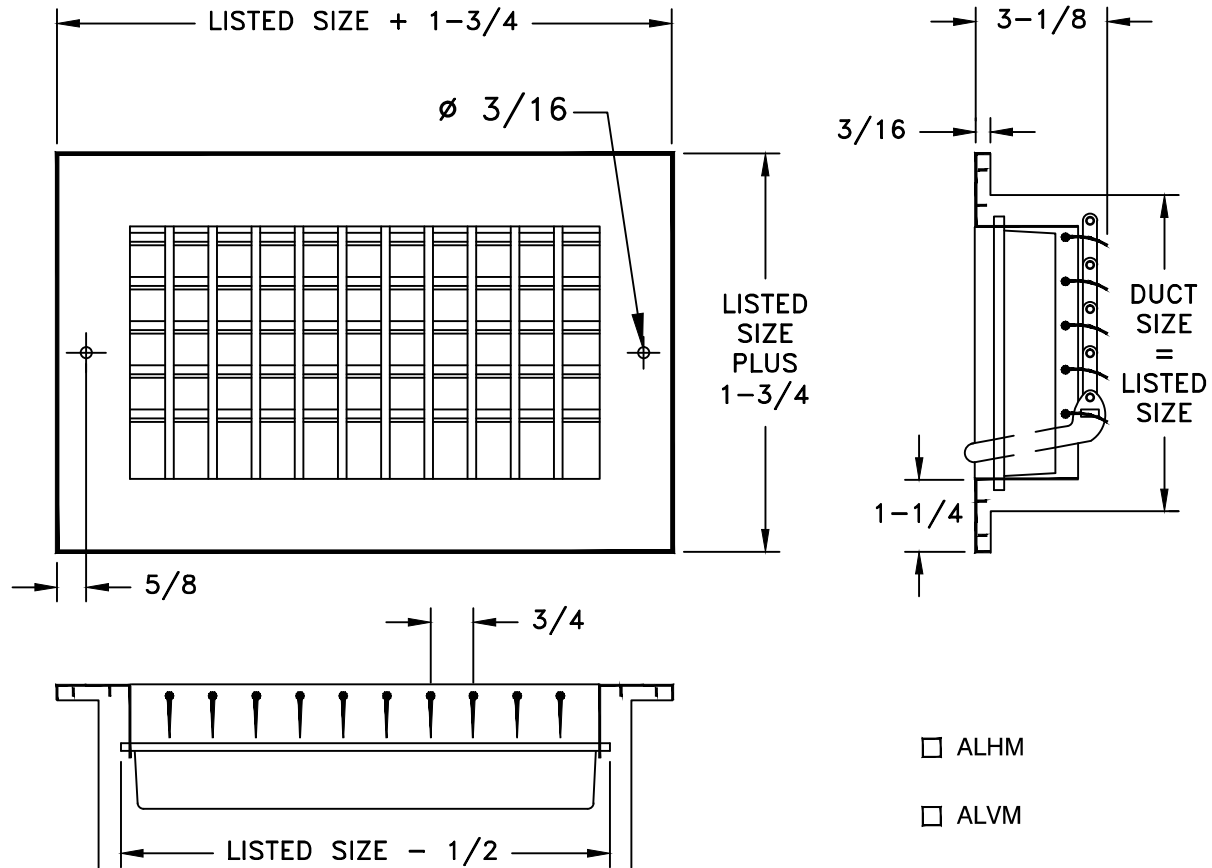

SERIES ALHM, ALVM

EXTRUDED ALUMINUM SUPPLY REGISTERS

STANDARD INDUSTRY TOLERANCES APPLY. SPECIFICATIONS SUBJECT TO CHANGE WITHOUT NOTICE.

- ALHM
- ALVM

ALVM VERTICAL FACE BARS SHOWN

Models ALHM with horizontal face bars and ALVM with vertical face bars are extruded aluminum construction. Face bars are individually adjustable for increased deflection control. Multi-louvered damper is standard. White (WHT) or clear anodized (CLR) finishes are available. Z-Frame is available as special order.