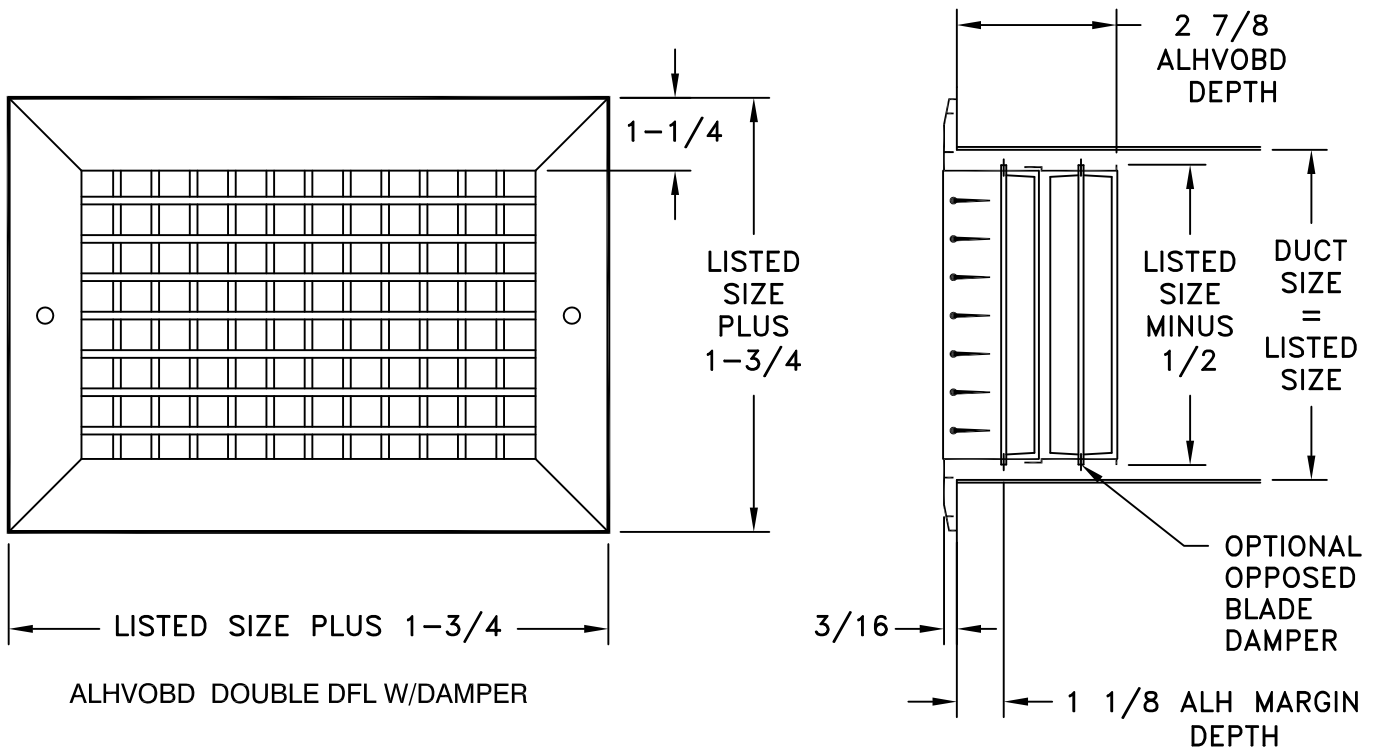

## EXTRUDED ALUMINUM SUPPLY GRILLES AND REGISTERS

STANDARD INDUSTRY TOLERANCES APPLY. SPECIFICATIONS SUBJECT TO CHANGE WITHOUT NOTICE.

ALHVOBD DOUBLE DFL W/DAMPER

- ALH
- ALHOB
- ALHV
- ALHVOBD

This series of horizontal adjustable face bar grilles and registers are made of extruded aluminum. Available as single or double deflection and with or without opposed blade damper. White (WHT) or clear anodized (CLR) finishes are available.