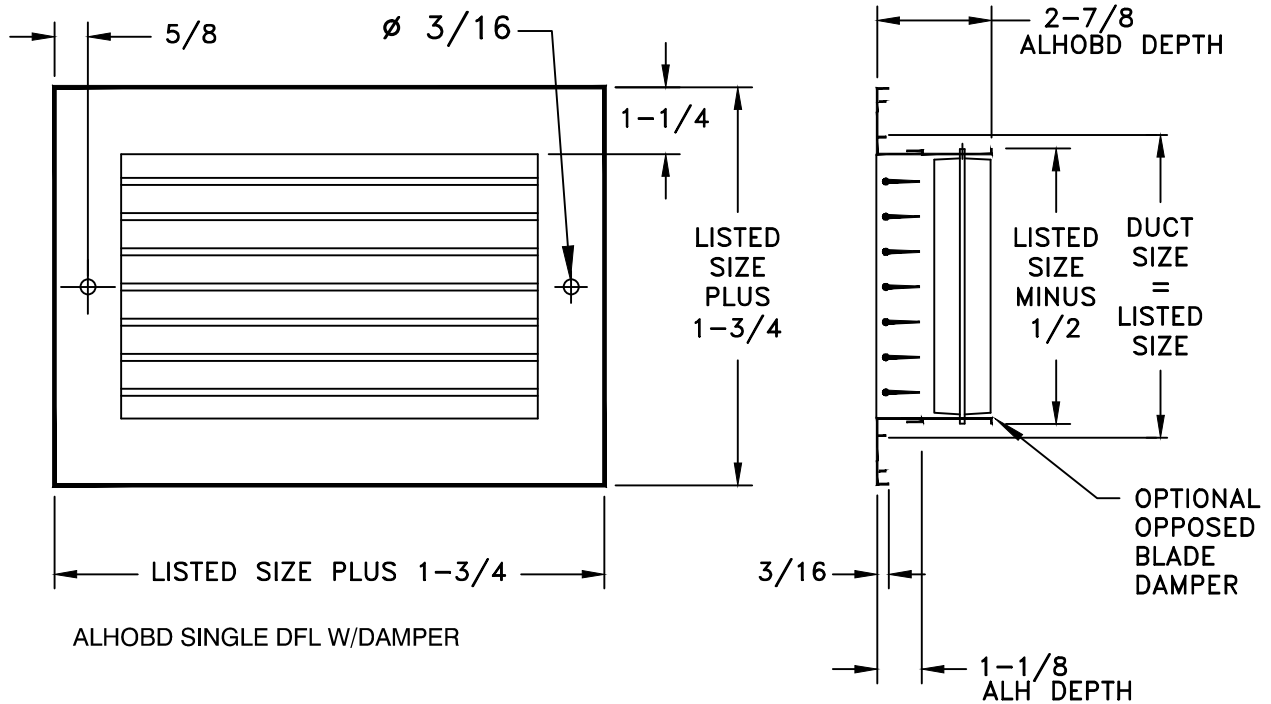

SERIES ALH, ALHOB

EXTRUDED ALUMINUM SUPPLY GRILLES AND REGISTERS

STANDARD INDUSTRY TOLERANCES APPLY. SPECIFICATIONS SUBJECT TO CHANGE WITHOUT NOTICE.

ALH

ALHOB

This series of horizontal adjustable face bar grilles and registers are made of extruded aluminum. Available with or without opposed blade damper. White (WHT) or clear anodized (CLR) finishes are available. Z-Frame is available as a special order.