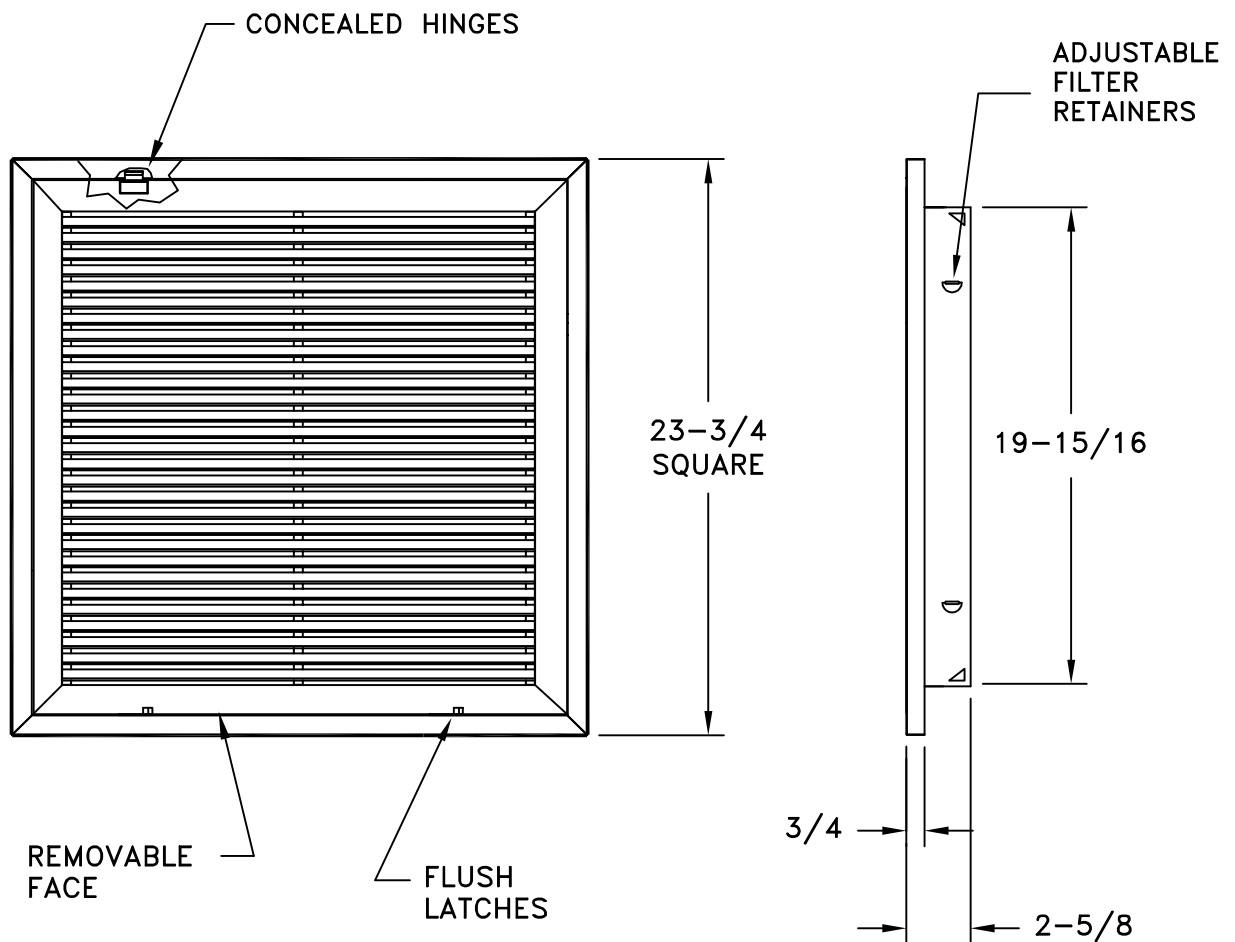

SERIES S90HFF

GRILLE WITH T-BAR FILTER FRAME

STANDARD INDUSTRY TOLERANCES APPLY. SPECIFICATIONS SUBJECT TO CHANGE WITHOUT NOTICE.

Series S90HFF Grille with T-Bar filter frame is designed for use in T-Bar Ceilings. Grille face hinged on top for easy access to filter. Standard fastening is flush latches located on side opposite hinge. Standard filter frames holds 1" disposable filter (provided by others). 2" and 4" filter sizes also available. Steel construction. Standard finish is white.