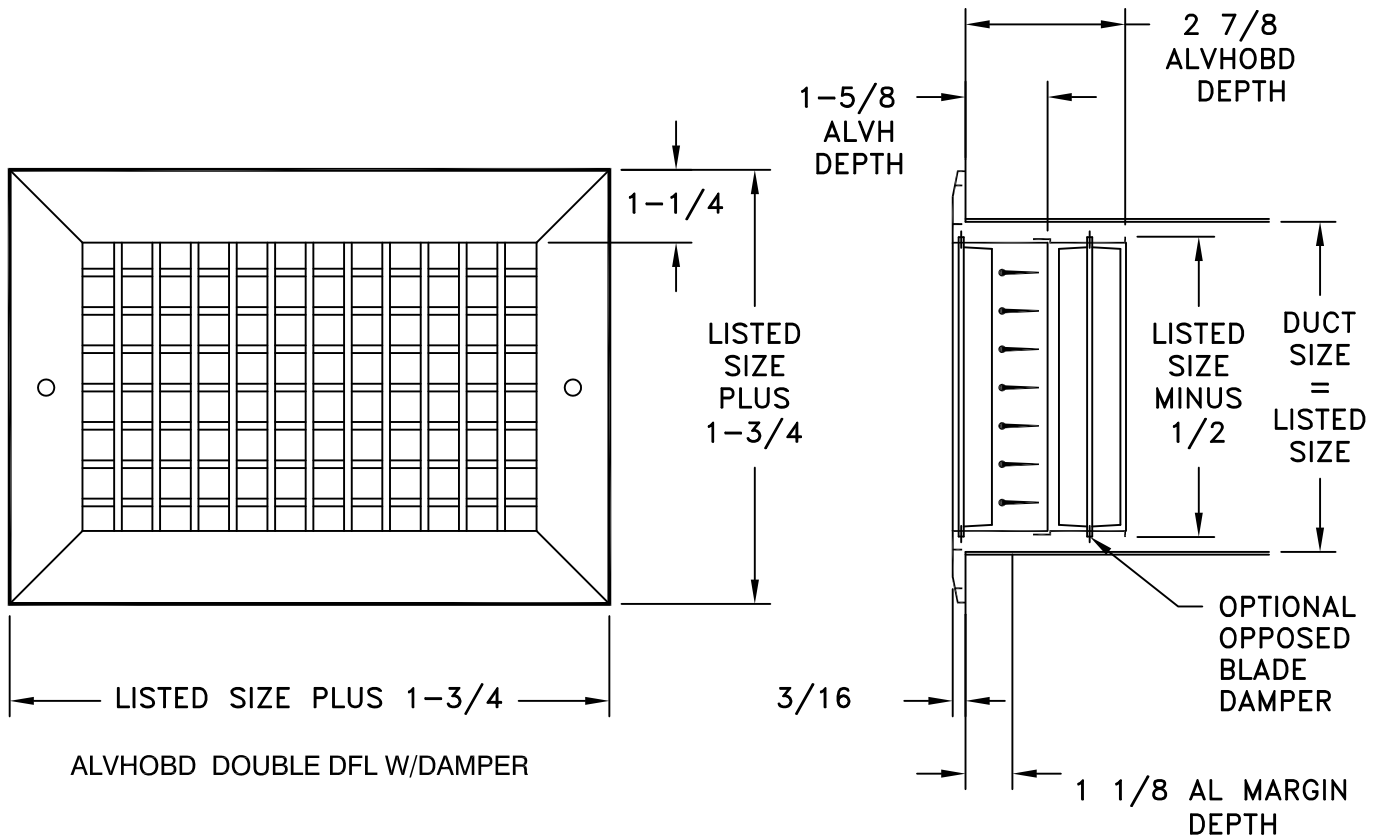

SERIES ALV, ALVOBD, ALVH, ALVHOB

EXTRUDED ALUMINUM SUPPLY GRILLES AND REGISTERS

STANDARD INDUSTRY TOLERANCES APPLY. SPECIFICATIONS SUBJECT TO CHANGE WITHOUT NOTICE.

ALVHOB DOUBLE DFL W/DAMPER

ALV

ALVOBD

ALVH

ALVHOB

This series of vertical adjustable face bar grilles and registers are made of extruded aluminum. Available as single or double deflection and with or without opposed blade damper. White (WHT) or clear anodized (CLR) finishes are available. Z-Frame available as special order.