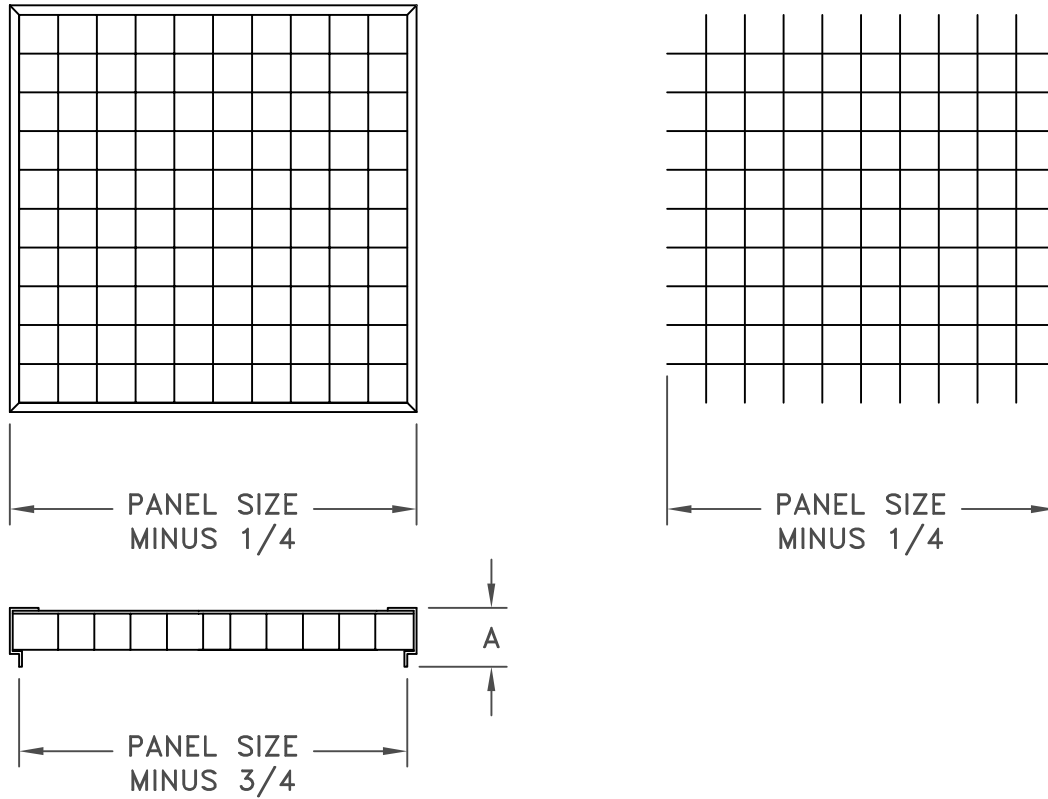

MODEL ALEC

CORE ONLY OR CHANNEL FRAME

EXHAUST GRILLE

STANDARD INDUSTRY TOLERANCES APPLY. SPECIFICATIONS SUBJECT TO CHANGE WITHOUT NOTICE.

STD PANEL SIZES
12 X 12
24 X 12
24 X 24
48 X 24
48 X 48

MODEL	GRID CORE DIMENSIONS	DIMENSION A
ALEC-5	1/2x1/2x1/2	1
ALEC-10	1x1x1	1-1/2
ALEC-15	1/2x1/2x1	1-1/2

The Models ALEC-5, -10, -15 CORE ONLY and CHANNEL FRAME are aluminum grid core return air grilles that provide maximum free area and minimum see through. Standard finish is white.

PROJECT: _____

ARCHITECT: _____