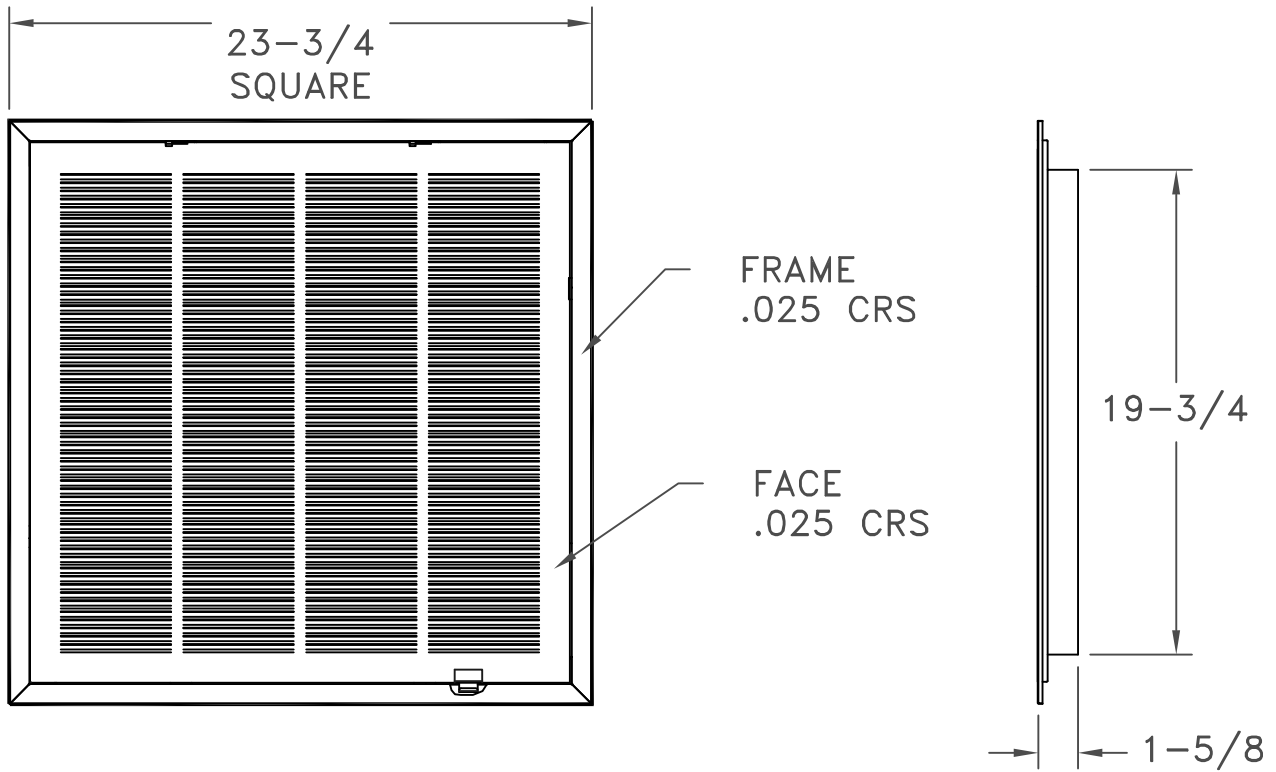

- FLUSH, REMOVABLE FACE WITH HIDDEN LATCHES AND HINGES CAN BE INSTALLED IN ANY DIRECTION
- USES NOMINAL 1 X 20 X 20 INCH DISPOSABLE FILTERS
- FINISH: WHITE (W) ENAMEL

JOB NAME: _____	SUBMITTED BY: _____	DATE: 5/02/2013	PG 70
LOCATION: _____		1280	
ARCHITECT: _____		Steel T-Bar	
ENGINEER: _____		Lanced Face Filter Grille	
CONTRACTOR: _____			