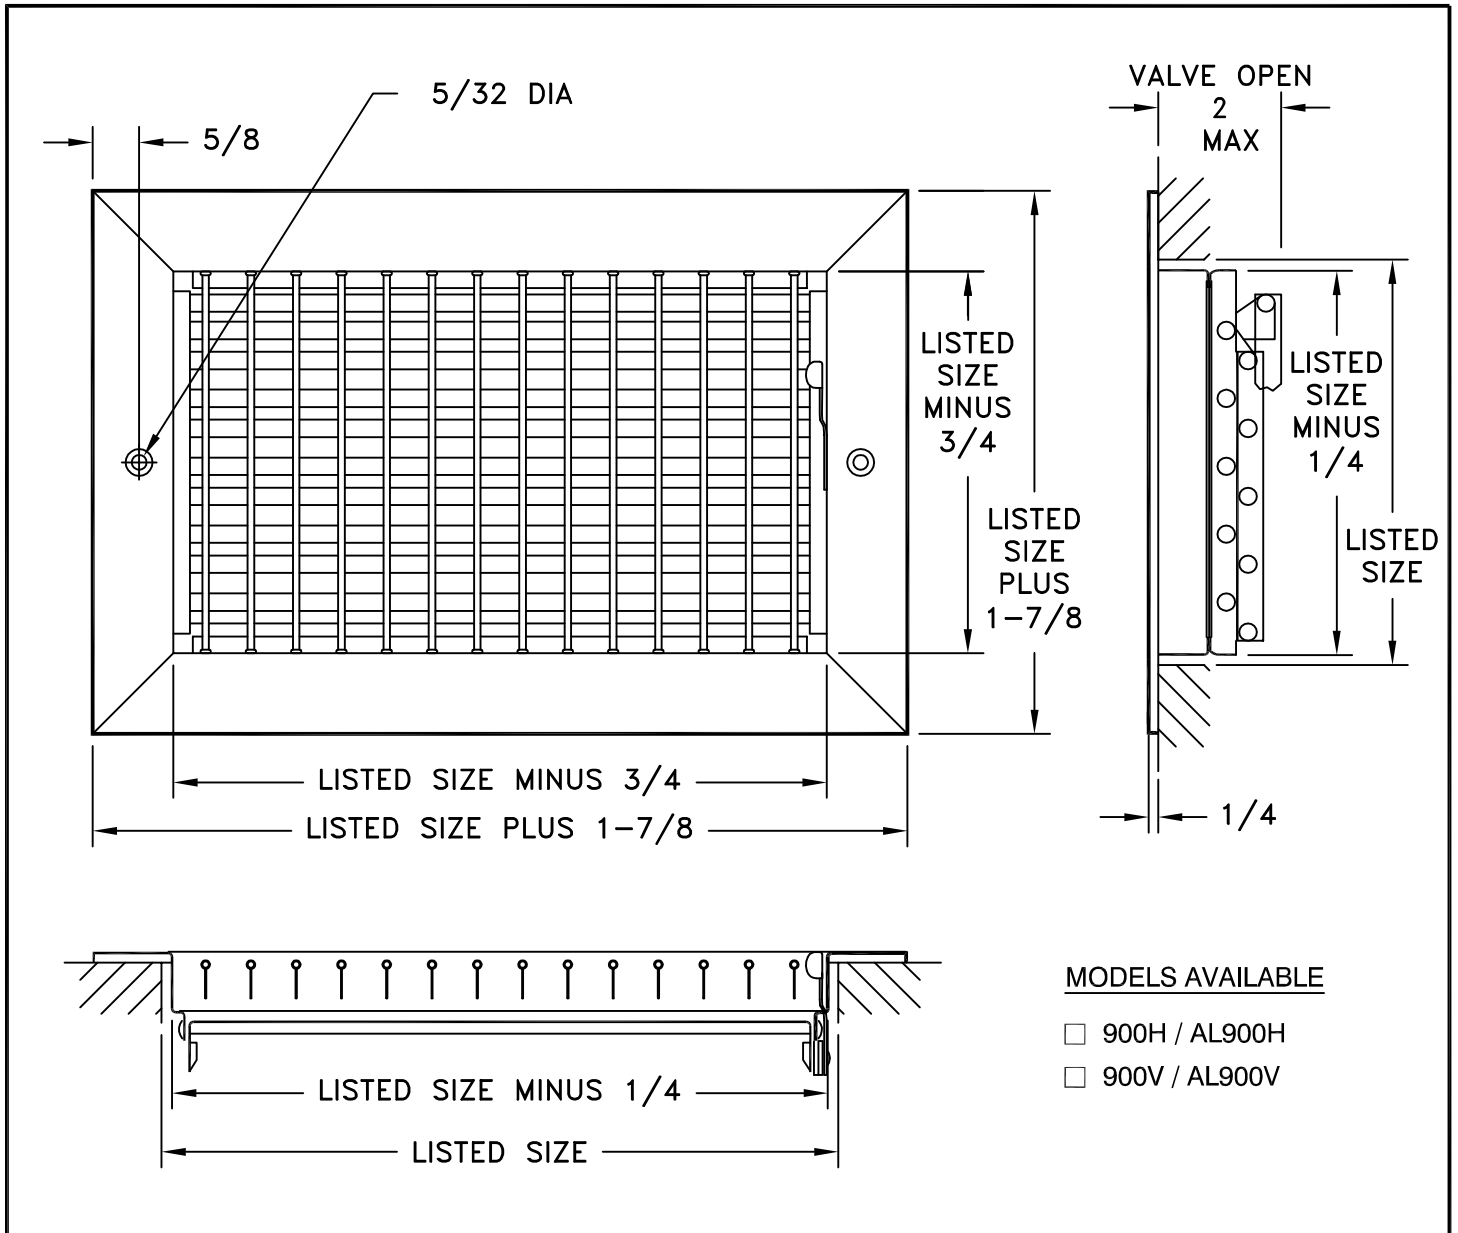

MODEL 900/AL900

SINGLE DEFLECTION SUPPLY WITH MULTI-LOUVER DAMPER

STANDARD INDUSTRY TOLERANCES APPLY. SPECIFICATIONS SUBJECT TO CHANGE WITHOUT NOTICE.

Model 900 has a front row of adjustable blades, which provide air deflection in two directions. Blades are spaced at 3/4" and are spring stiffened at both ends to permit positive setting without special tools. Lever operated multi-louver damper blades interlock when closed. Steel construction. Standard finish is white.