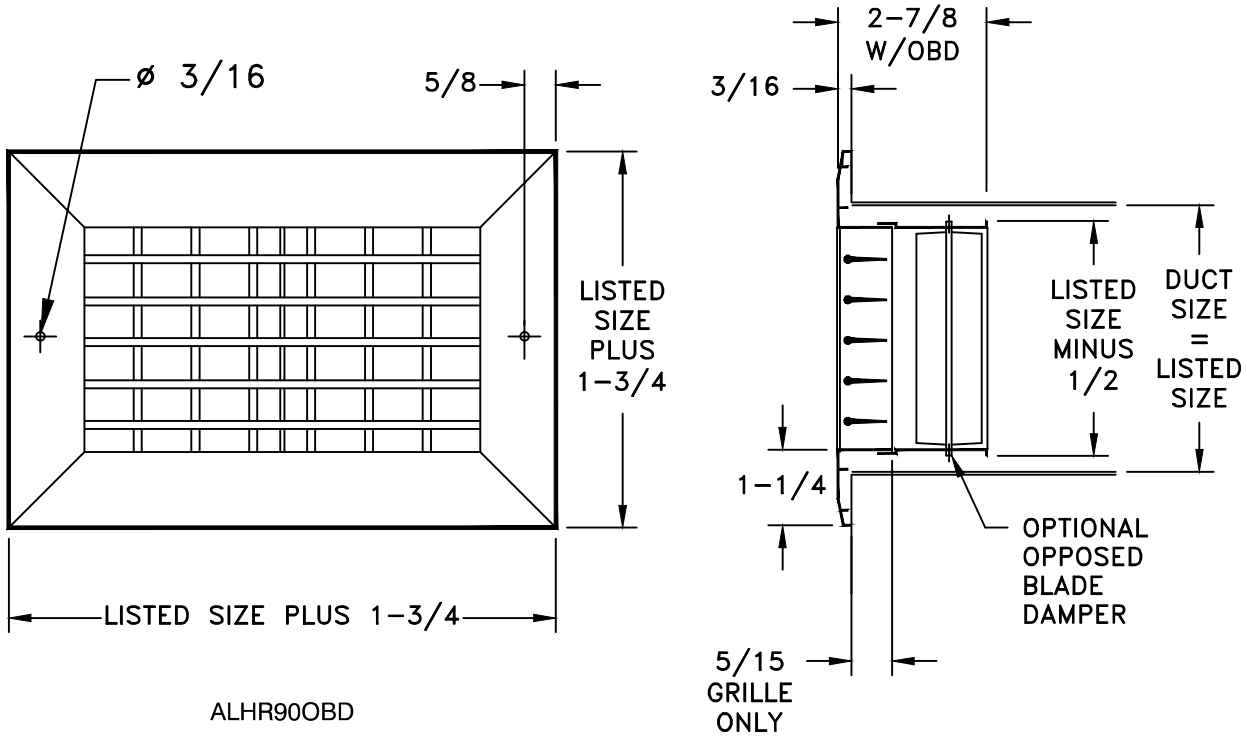

SERIES ALHR90, ALHR90OBD

EXTRUDED ALUMINUM RETURN GRILLES AND REGISTERS

STANDARD INDUSTRY TOLERANCES APPLY. SPECIFICATIONS SUBJECT TO CHANGE WITHOUT NOTICE.

- ALHR90OBD
- ALHR90
- ALHR90OBD

Model ALHR90 with fixed horizontal face bars is made of extruded aluminum construction. An opposed-blade damper (OBD) is optional. White (WHT) or clear anodized (CLR) finishes are available. Z-Frame available special order only.